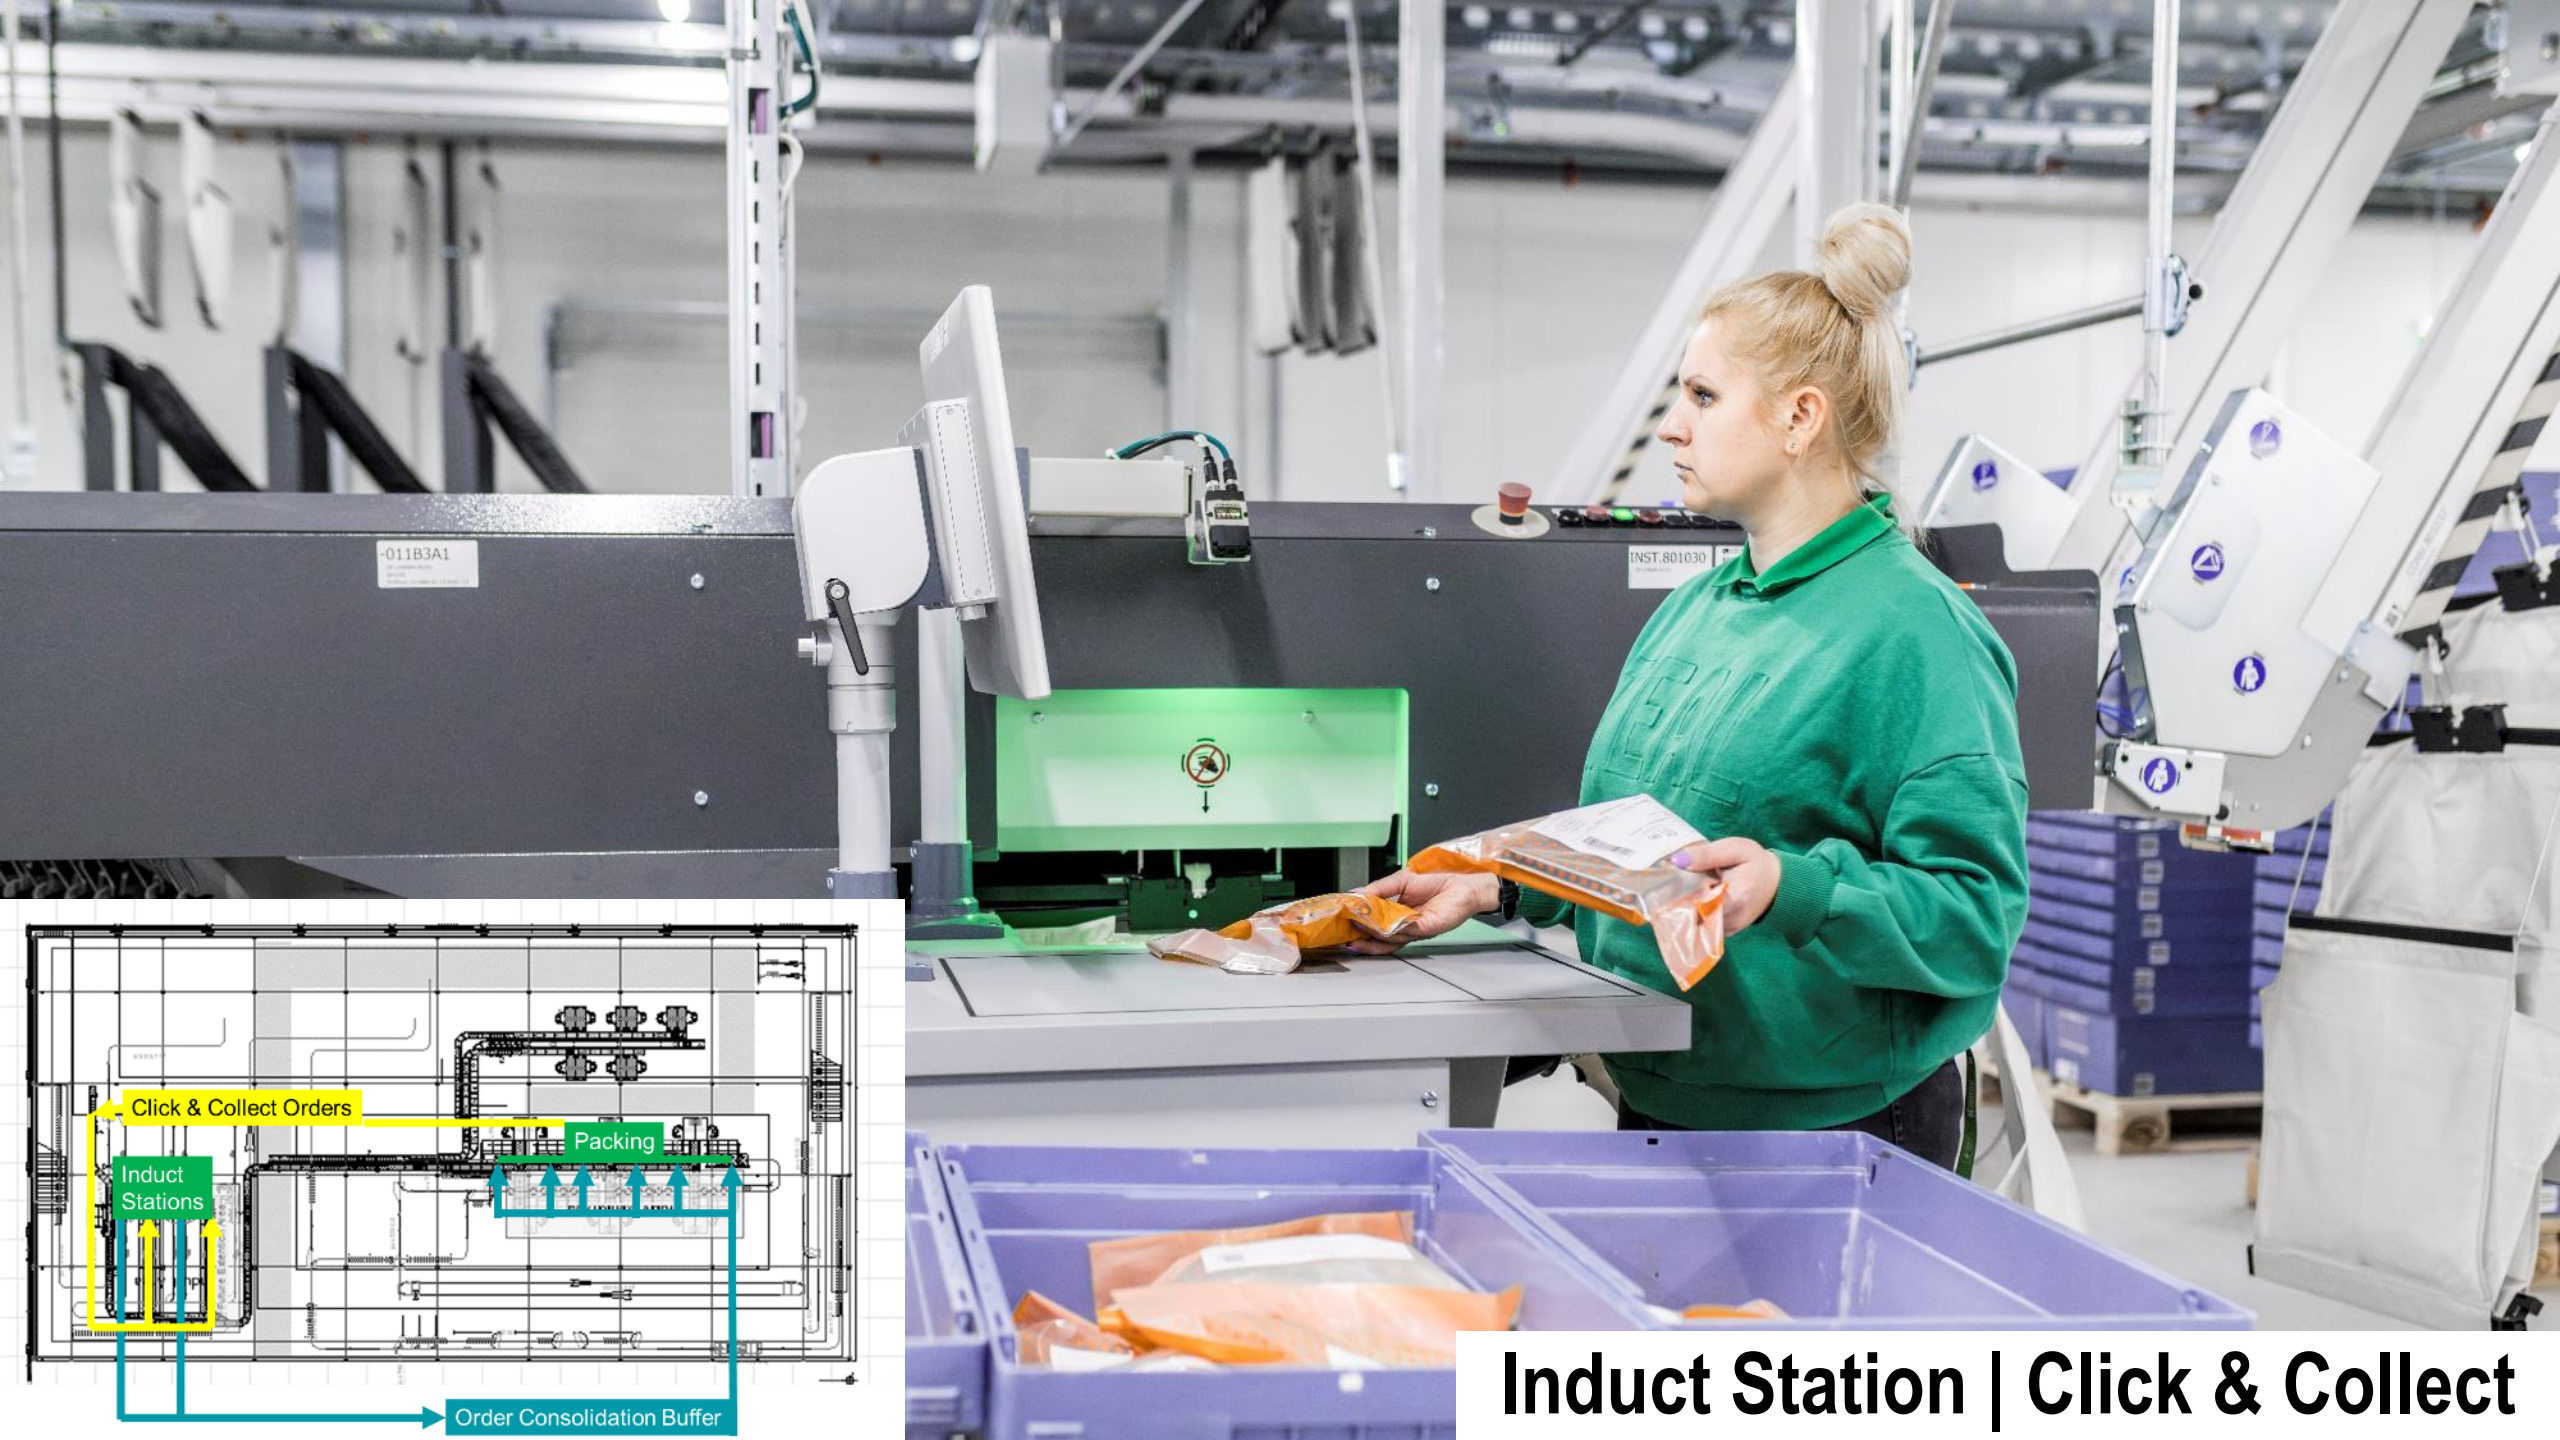

Induct Station | Click & Collect

-011B3A1

INST.801030