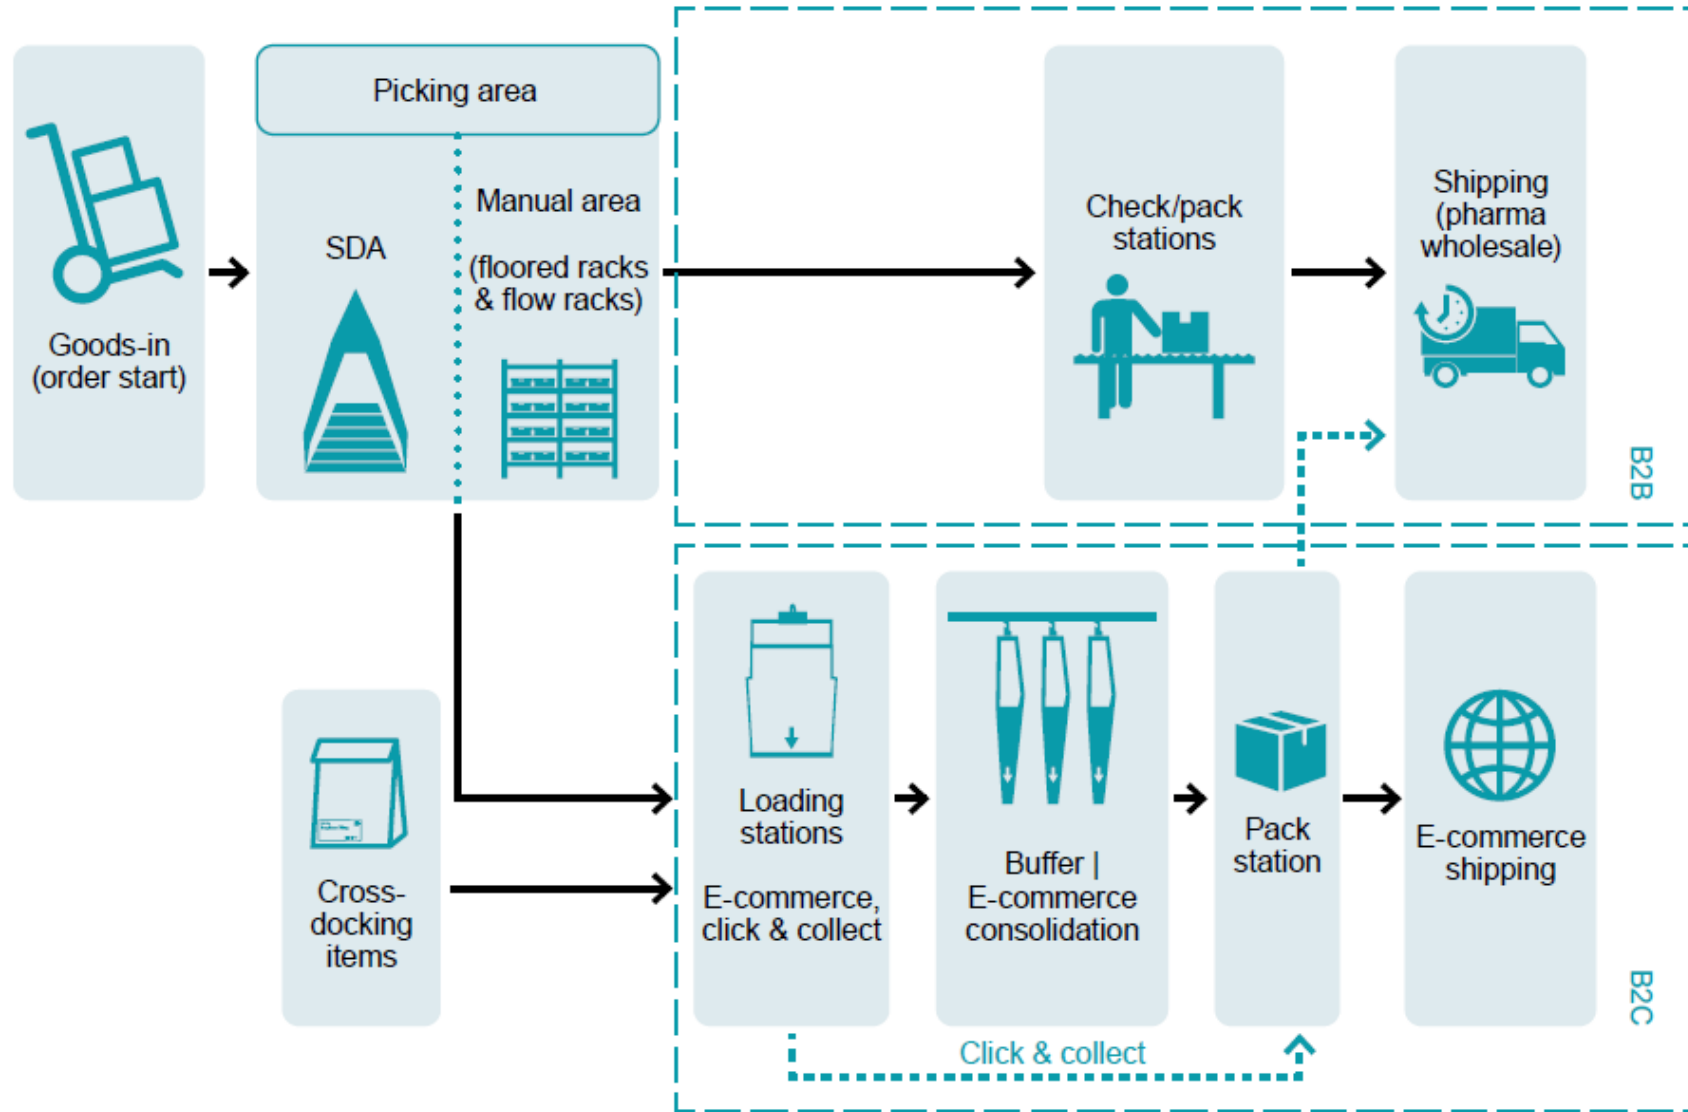

Material Flow