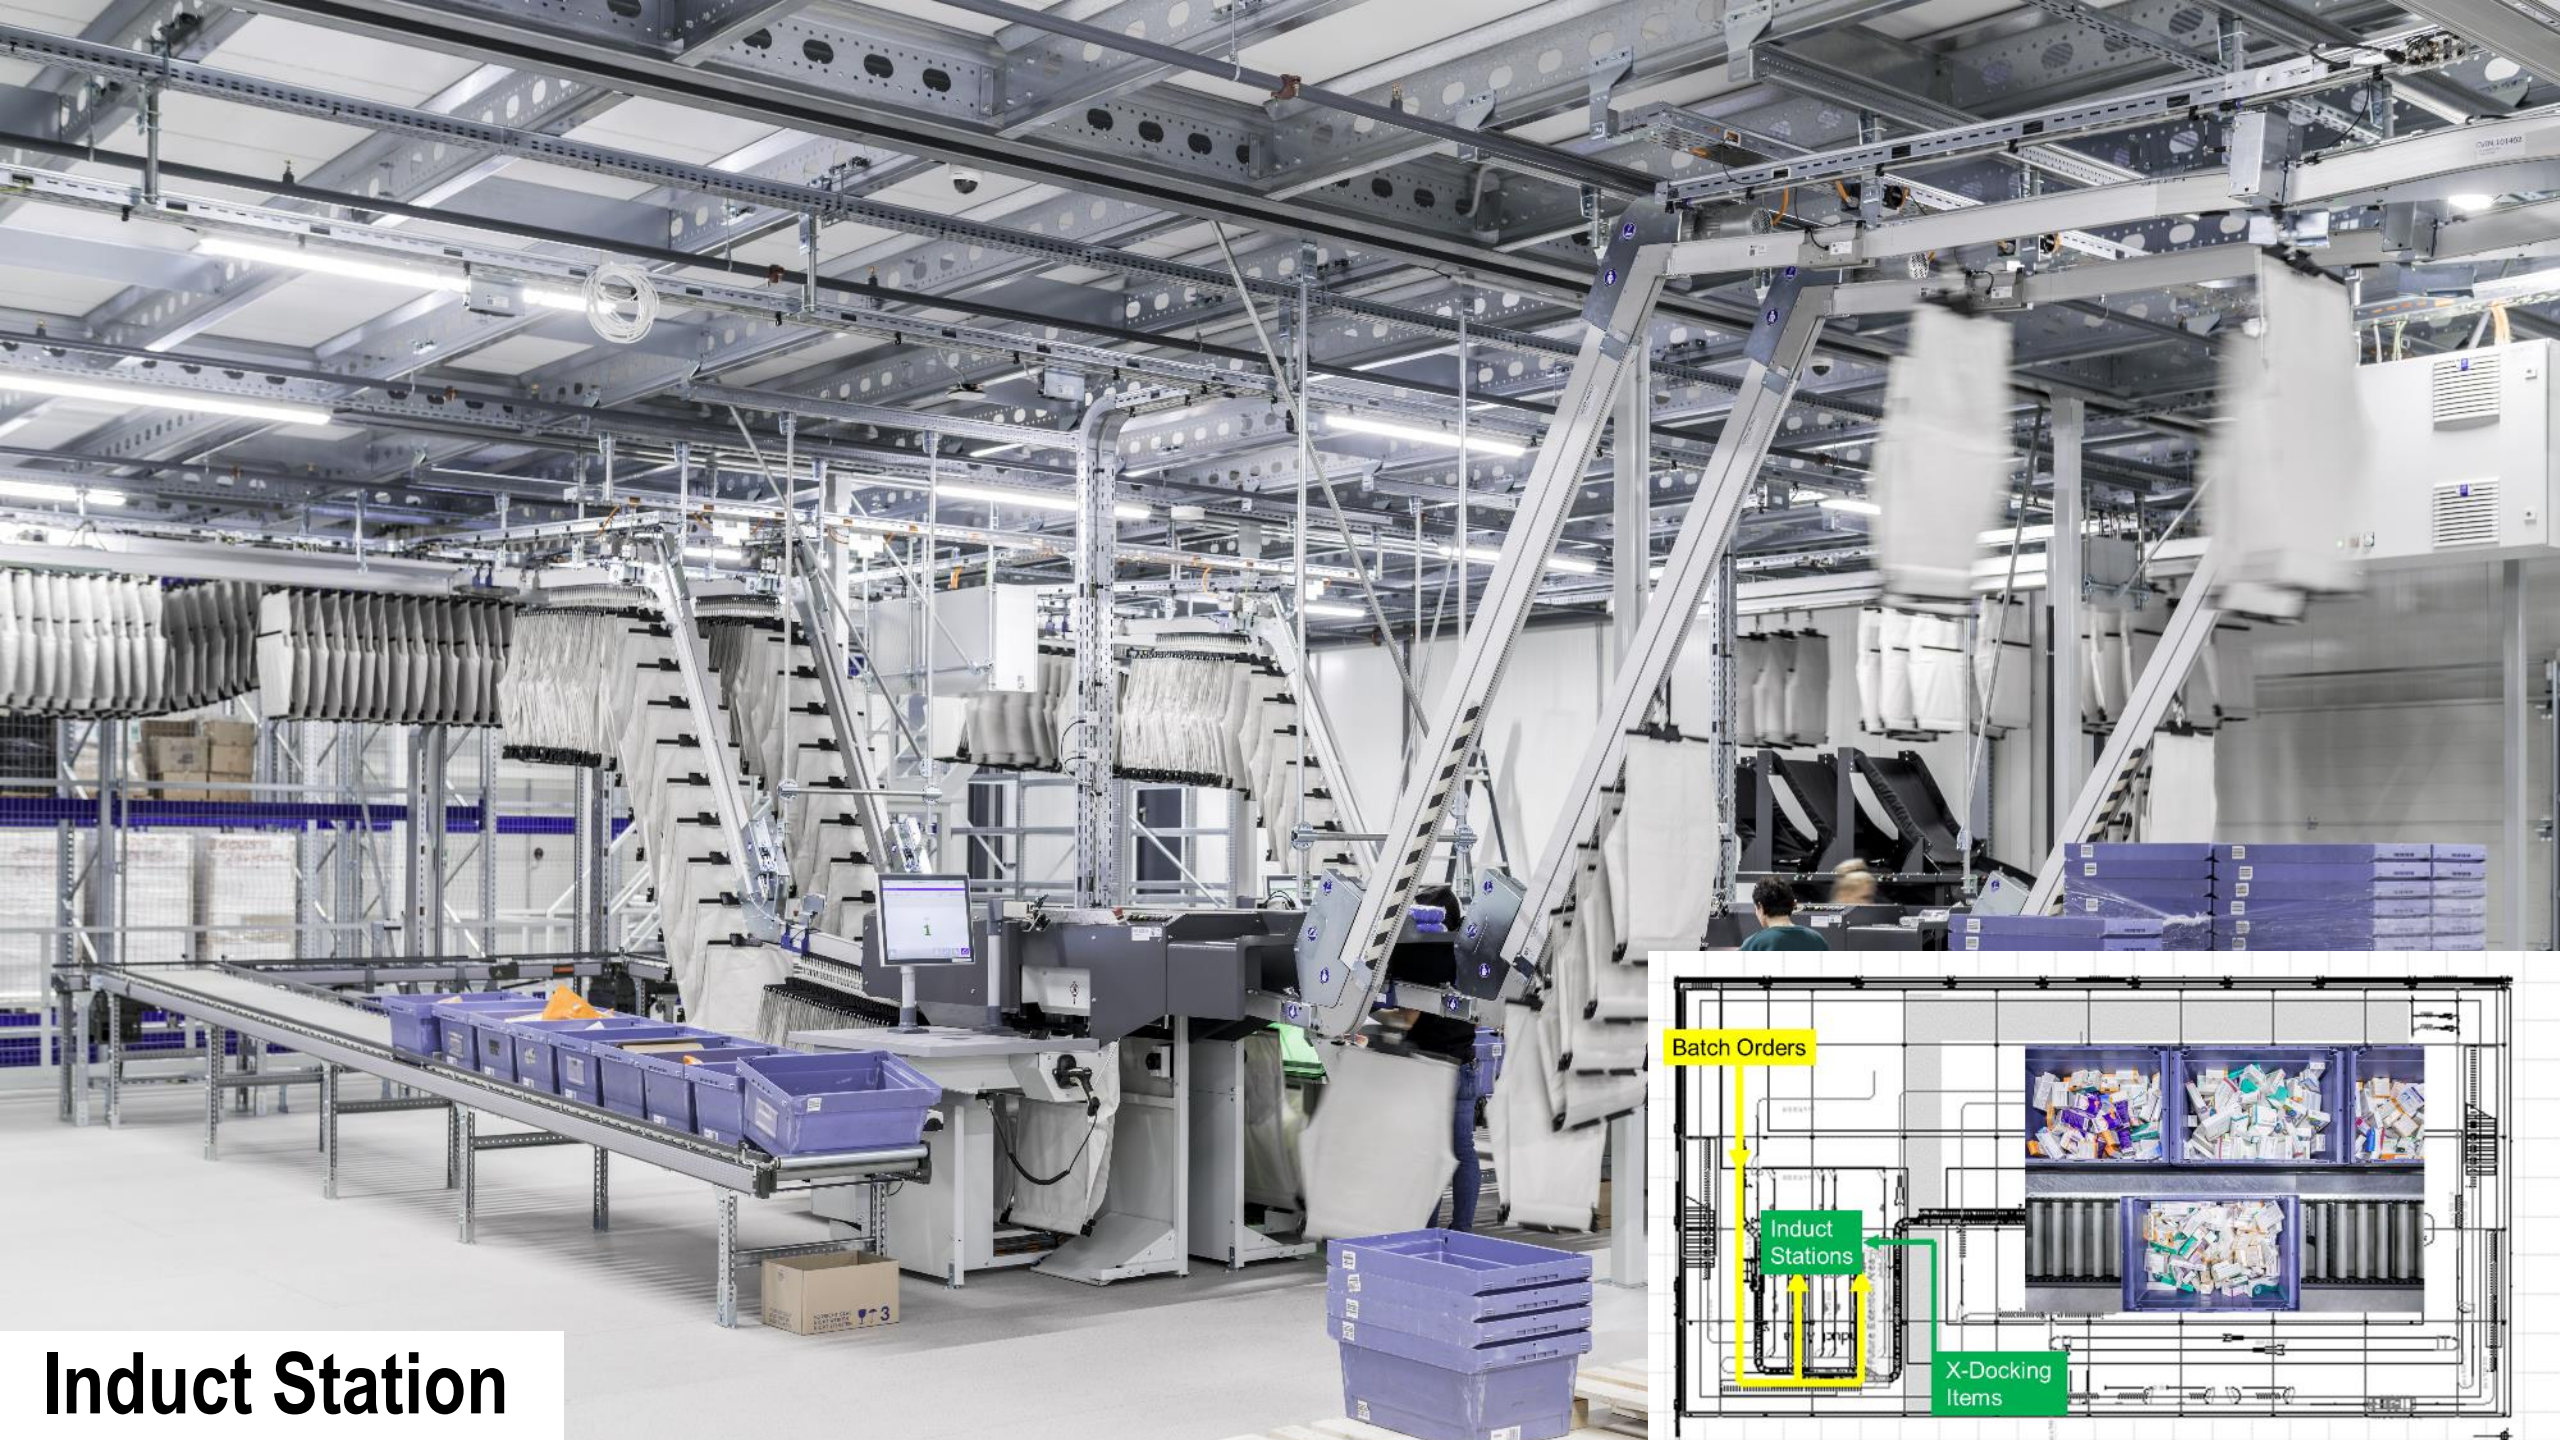

## Fully Integration with the existing Warehouse

**2.500** items/h sorting capacity

**3.300** items buffer capacity

**3** Pocket Induct Stations

**6** Pack Stations